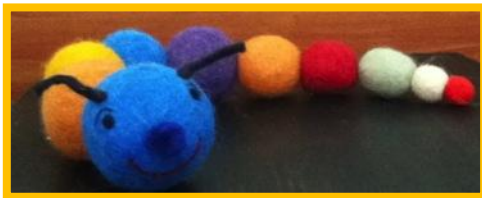

Caterpillar
(40 x 5 cm)

CAT100